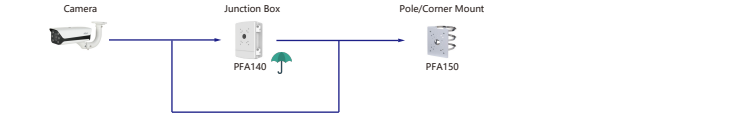

Shape	IP Camera	CVI Camera
	IPC-HFW8242E-Z20FD/24FD/Z20R/24FR-IRA-LED