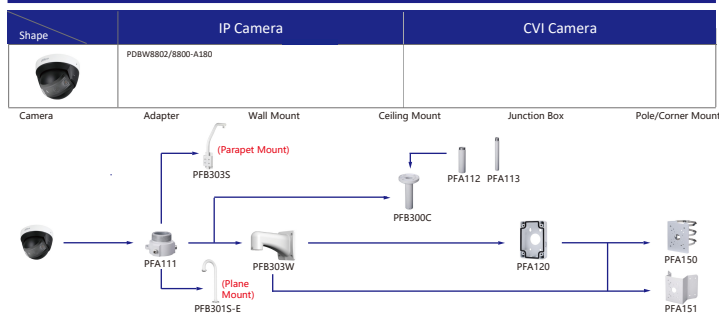

Shape	IP Camera	CVI Camera
	IPC-HFW5241/5541/AS-PV IPC-HFW5241/5541/5442T-5 IPC-HFW5241/5442T-AS-LED IPC-HFW4231/4431T-S-54 IPC-HFW2231/2431T-2S-52 IPC-HFW2531/2431/2230T-VFS IPC-HFW2531/2431/2230T-VFAS IPC-HFW2231/2431-2A5-52 IPC-HFW5241/5442/5541/4831/4631/4431/4231/4239H-ASE IPC-HFW5242T-ASE-MF IPC-HFW3241/3441/3541/2831T-2S IPC-HFW4231/3441/3541T-2A5 IPC-HFW3241/3441/3541/2831T-2S IPC-HFW2430/2230T-2S-53 IPC-HFW2207-L-2S-53 IPC-HFW2230/2220/2421/2221/2121R-2S-IRE6 IPC-HFW2230/2221/2121R-2AS-IRE6 IPC-HFW2221/2121R-VFAS-IRE6 IPC-HFW2230/2220/2421/2221/2121R-VFAS-IRE6 IPC-HFW2230R-VAFS-IRE6 IPC-HFW5442T-ASE-NI	HAC-HFW401/2501/2241T-IB-A HAC-HFW3802/2601/2402/2401/2501/2241T-2-A HAC-HFW3802/2601/2402/2401/2501/2241T-2-A-DP HAC-HFW2249T-IB-A-NI HAC-HFW2249T-IB-A-LED HAC-HFW241E-Z-VP HAC-HFW2241T-2-POC HAC-HFW1801/1500/1200/12300 HAC-HFW1400S-52 HAC-HFW1100B HAC-HFW1100R-VF HAC-HFW1100R-VF-IRE6 HAC-84421/41/51-VF HAC-HFW1400/1200/1230R-2-IRE6 HAC-HFW1500/1400/1230R-2-IRE6-POC HAC-HFW1400R-2-IRE6-52 HAC-HFW1500R-2-IRE6-A HAC-HFW1220/1200TH HAC-HFW1801/1500/1400/1230/1220/1200TH-8 HAC-HFW1200TH-A

Shape	IP Camera	CVI Camera
		HAC-PFW3601P-A180 HAC-PFW3601P-A180-AC24V

Shape	IP Camera	CVI Camera
	IPC-HFW4230M-4G IPC-HFW3231M-AS-I2 IPC-HFW4231M-AS-SFC-I2	HAC-HF3805G

Selection of IP&CVI Dome Camera

Selection of IP&CVI Dome Camera

Selection of IP&CVI Dome Camera

- Orange font ----- Special accessories
- Red font ----- Not recommended
- Red font ----- Special installation
- Red box ----- Including
- Umbrella icon ----- Water-proof