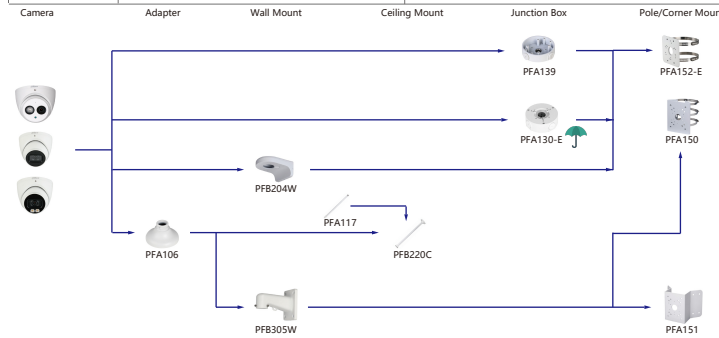

Selection of IP&CVI Dome Camera

- Orange font ----- Special accessories
- Red font ----- Not recommended
- Red font ----- Special installation
- Red box ----- Including
- Umbrella icon ----- Water-proof

Selection of IP&CVI Dome Camera

Selection of IP&CVI Eyeball Camera

Shape	IP Camera	CVI Camera
	IPC-HDW4231/4431EM-AS-S4 IPC-HDW4120/4220/4231/4830EM-AS IPC-HDW5541/5441/5442TM-AS-LED IPC-HDW3231C-A IPC-HDW4831/4631/4431/4231EM-ASE	HAC-HDW1801/1500/1200/1230/1100/1801/EM-A HAC-HDW1801/1500/1200/1100/1801EM HAC-HDW1400EM-S2 HAC-HDW1400EM-A-S2 HAC-HDW1500/1400/1200/1230EM-A-POC HAC-HDW1500/1200EM-POC HAC-HDW2802/2601/2402/2401/2501/2241T-A HAC-HDW2249T-IR-N HAC-HDW1239T-LED HAC-HDW1239T-A-LED HAC-HDW2249T-IR-A-LED