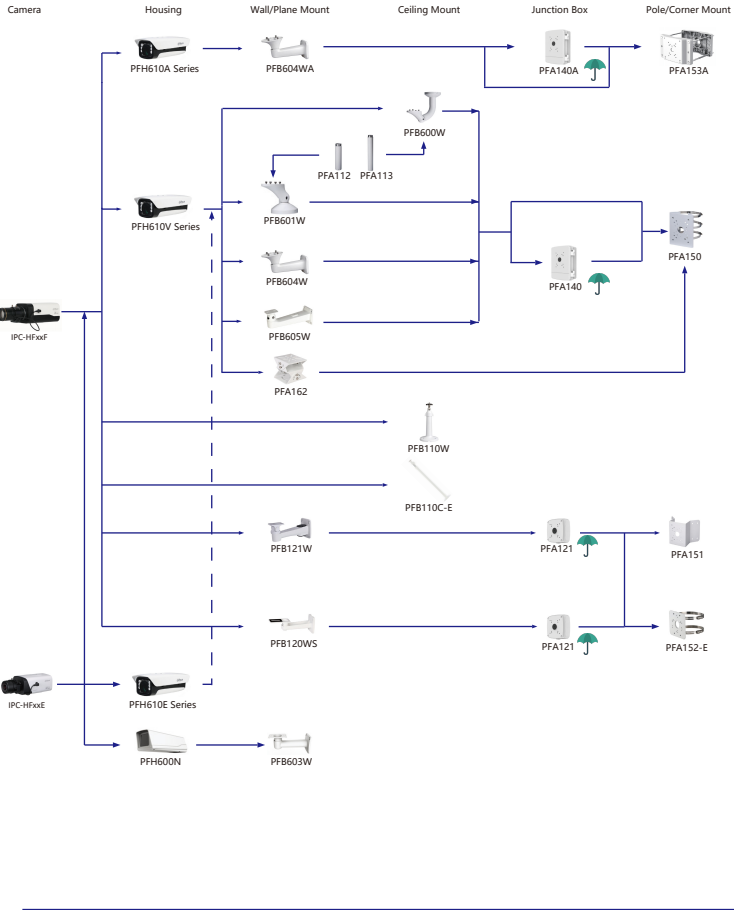

Selection of IP&CVI Bullet Camera

Shape	IP Camera	CVI Camera
	IPC-HFxxE IPC-HFxxF	HAC-HFxxE HAC-HFxxF

Selection of IP&CVI Bullet Camera

Shape	IP Camera	CVI Camera
	IPC-HFW8241/2241/81230/8630/8331/8232/8231/81200/8281/5421/5231/5231/5214/5230E-2 IPC-HFW5241E-212E; IPC-HFW3241E-2FD; IPC-HFW8241E-2S IPC-HFW5541/5241/8331/8231/5831/5631/5431/5231E-2SE IPC-HFW4231/4431E-2-54; IPC-HFW3241E-2E0 IPC-HFW5242E-ZE-MF; IPC-HFW8231E-Z-DC12V IPC-HFW542/5541/5241/81230/8630/8331/8232/8231/5831/5631/5431/5231E-2E IPC-HFW5442/5241/5831/5431/5231E-ZHE IPC-HFW8242E-Z12-8IRA; IPC-HFW8231E-Z-AC12V	HAC-HFW3802E-Z/E-ZH/E-Z-VP/E-ZH-VP HAC-HFW3231E-QE-C12/E-ZH

Shape	IP Camera	CVI Camera
	IPC-HFW8242E-Z20FD/24FD/Z20R/24FR-IRA-LED	

Shape	IP Camera	CVI Camera
	IPC-82840/20-ZS IPC-82820-L-ZS	

Selection of IP&CVI Bullet Camera

Shape	IP Camera	CVI Camera
	IPC-HFW4431/4231/4120/4220/4221/4421/1531/1431/1231/1230/ 1420/1320/1220/1120/1020/1105S IPC-HFW4300/1230S-53 IPC-HFW1230S-L-53 IPC-HFW1320/1120S-W IPC-HFW3241/3441/3541E-A-S IPC-HFW3241/3441/3541E-SA IPC-HFW2230/2431S-S-52 IPC-81820/40 IPC-81820-L IPC-81820-L	HAC-HFW2501/2241/1801/1500/1230/2401/1200/1105S HAC-HFW1400S-52 HAC-HFW1500/1400/1200/1230S-POC HAC-HFW1500/1230/1105SL HAC-HFW1400SL-52 HAC-CE1200SL-W HAC-HFW1500/1220/1200/1230T HAC-HFW1500/1200/1230T-A HAC-HFW1500/1400/1200/1230T-A-POC HAC-HFW1400T-52 HAC-HFW1400T-A-52 HAC-HFW1239T-LED HAC-HFW1239T-A-LED HAC-HFW1500/1220/1200/1230TL HAC-HFW1400T-L-52 HAC-HFW1239TLM-A-LED HAC-HFW1239TLM-A-LED HAC-HFW1220T-TH HAC-HFW1220/1200/1100R HAC-HFW1600S-52 HAC-HFW1100RM HAC-ME1802/1200/1400/1500B HAC-ME1200/1500B-LED HAC-ME1200/1500D HAC-81A11/21/41/51 HAC-83A11/21/41/51