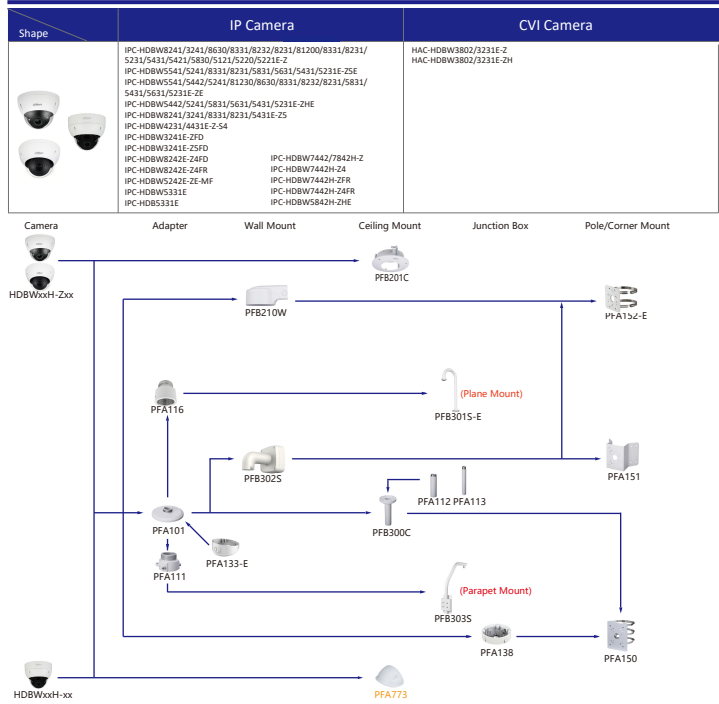

Selection of IP&CVI Dome Camera