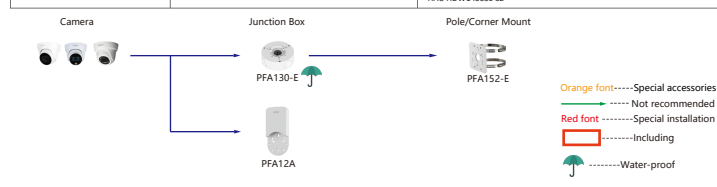

Selection of IP&CVI Eyeball Camera

Shape	IP Camera	CVI Camera
	IPC-T2840/20-25 IPC-T2801-L-25	HAC-T3A21/41/51-VF

Shape	IP Camera	CVI Camera
	IPC-T1Bxx	ME1200/1400/1500E ME1200/1500E-LED

Shape	IP Camera	CVI Camera
		HAC-HDW1301/1500/1400/1200/1230TL HAC-HDW1801/1500/1400/1200/1230TL-A HAC-HDW1239TL-LED HAC-HDW1239TL-A-LED HAC-HDW1500/1220/1200/1230SL HAC-HDW1400SL-S2