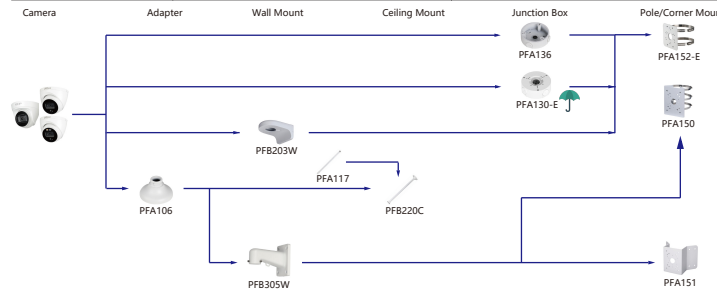

Shape	IP Camera	CVI Camera
	IPC-HDW2531/2431/2231/2421R-ZS IPC-HDW2430/2230R-ZS-S3 IPC-HDW2230R-L-ZS-S3 IPC-HDW4231/4431T-Z-S4 IPC-HDW2341/3441/3541T-ZAS IPC-HDW2231T-ZS-S2 IPC-HDW5241/5541H-AS-PV IPC-HDW3441/3541/2441TM-AS IPC-HDW2831/2531/2431/2231TM-AS-S2	HAC-HDW2802/2601/2402/2401/2501/2241/1500/1300T-Z-A HAC-HDW2802/2601/2402/2401/2501/2241T-Z-A-DP HAC-HDW1400T-Z-A-S2 HAC-HDW1801/1200/1230T-Z HAC-HDW2241/1500T-Z-POC HAC-HDW1400/1230T-Z-A-POC

Selection of IP&CVI Eyeball Camera

Shape	IP Camera	CVI Camera
	IPC-HDW4431/4231/4120/4220/4221/4421M	HAC-HDW1200/1100/2241/2501/1200/1230/1500/2401/1220/1801M HAC-HDW1400M-S2 HAC-T2A1121/141/51

Shape	IP Camera	CVI Camera
	IPC-HDW2230/2431/2831/2531/2231T-AS-S2 IPC-HDW2341/3441/3541T-AS IPC-HDW1531/1431/1231/1230/1320/1220/1020S IPC-HDW1430/1230S-S3 IPC-HDW1220S-L-S3 IPC-HDW4421/4120/4220/4221/4231/4431E	HAC-HDW1100/1200R-VF

Selection of IP&CVI Eyeball Camera

Shape	IP Camera	CVI Camera
	IPC-T2840/20-25 IPC-T2801-L-25	HAC-T3A21/41/51-VF

Shape	IP Camera	CVI Camera
	IPC-T1Bxx	ME1200/1400/1500E ME1200/1500E-LED

Shape	IP Camera	CVI Camera
		HAC-HDW1301/1500/1400/1200/1230TL HAC-HDW1801/1500/1400/1200/1230TL-A HAC-HDW1239TL-LED HAC-HDW1239TL-A-LED HAC-HDW1500/1220/1200/1230SL HAC-HDW1400SL-S2