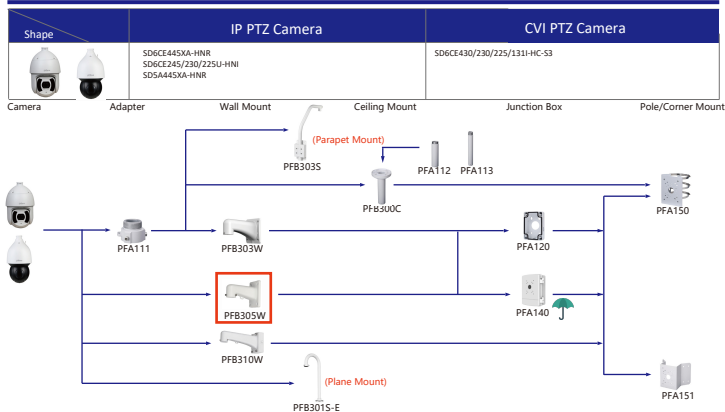

Selection of PTZ Camera