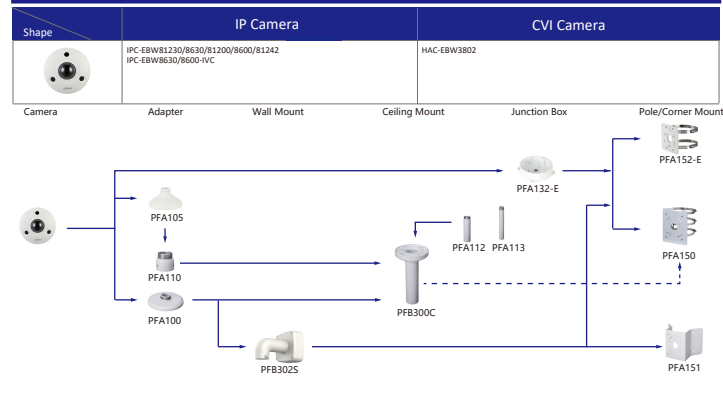

Shape	IP Camera	CVI Camera
	IPC-HFW5241/5541/AS-PV IPC-HFW5241/5541/5442T-5 IPC-HFW5241/5442T-AS-LED IPC-HFW4231/4431T-S-54 IPC-HFW2231/2431T-2S-52 IPC-HFW2531/2431/2230T-VFS IPC-HFW2531/2431/2230T-VFAS IPC-HFW2231/2431-2A5-52 IPC-HFW5241/5442/5541/4831/4631/4431/4231/4239H-ASE IPC-HFW5242T-ASE-MF IPC-HFW3241/3441/3541/2831T-2S IPC-HFW4231/3441/3541T-2A5 IPC-HFW3241/3441/3541/2831T-2S IPC-HFW2430/2230T-2S-53 IPC-HFW2207-L-2S-53 IPC-HFW2230/2220/2421/2221/2121R-2S-IRE6 IPC-HFW2230/2221/2121R-2AS-IRE6 IPC-HFW2221/2121R-VFAS-IRE6 IPC-HFW2230/2220/2421/2221/2121R-VFAS-IRE6 IPC-HFW2230R-VAFS-IRE6 IPC-HFW5442T-ASE-NI	HAC-HFW401/2501/2241T-IB-A HAC-HFW3802/2601/2402/2401/2501/2241T-2-A HAC-HFW3802/2601/2402/2401/2501/2241T-2-A-DP HAC-HFW2249T-IB-A-NI HAC-HFW2249T-IB-A-LED HAC-HFW241E-Z-VP HAC-HFW2241T-2-POC HAC-HFW1801/1500/1200/12300 HAC-HFW1400S-52 HAC-HFW1100B HAC-HFW1100R-VF HAC-HFW1100R-VF-IRE6 HAC-84421/41/51-VF HAC-HFW1400/1200/1230R-2-IRE6 HAC-HFW1500/1400/1230R-2-IRE6-POC HAC-HFW1400R-2-IRE6-52 HAC-HFW1500R-2-IRE6-A HAC-HFW1220/1200TH HAC-HFW1801/1500/1400/1230/1220/1200TH-8 HAC-HFW1200TH-A

Shape	IP Camera	CVI Camera
		HAC-PFW3601P-A180 HAC-PFW3601P-A180-AC24V

Shape	IP Camera	CVI Camera
	IPC-HFW4230M-4G IPC-HFW3231M-AS-I2 IPC-HFW4231M-AS-SFC-I2	HAC-HF3805G

Selection of IP&CVI Dome Camera

Selection of IP&CVI Dome Camera

Selection of IP&CVI Dome Camera

- Orange font ----- Special accessories
- Red font ----- Not recommended
- Red font ----- Special installation
- Red box ----- Including
- Umbrella icon ----- Water-proof