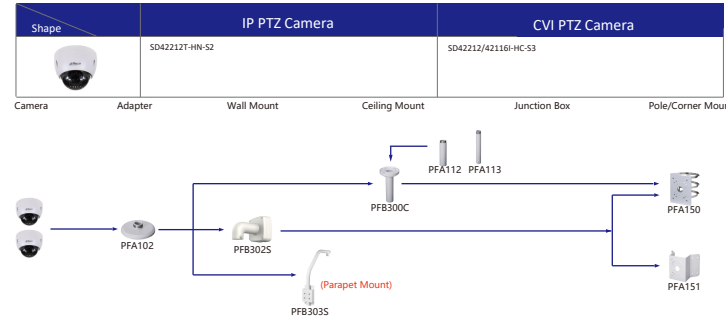

Selection of PTZ Camera