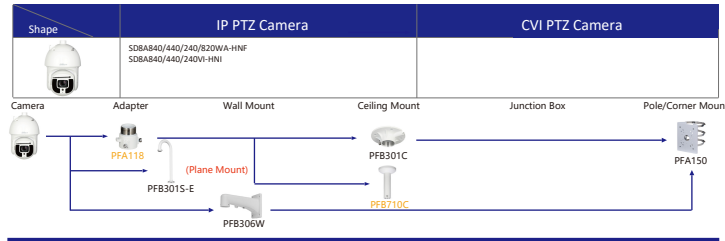

Selection of PTZ Camera