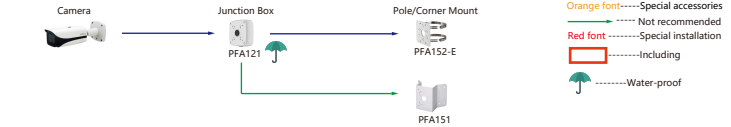

Selection of IP&CVI Bullet Camera

Shape	IP Camera	CVI Camera
	IPC-HFxxE IPC-HFxxF	HAC-HFxxE HAC-HFxxF

Selection of IP&CVI Bullet Camera

Shape	IP Camera	CVI Camera
	IPC-HFW8241/2241/81230/8630/8331/8232/8231/81200/8281/5421/5231/5231/5214/5230E-2 IPC-HFW5241E-212E; IPC-HFW3241E-2FD; IPC-HFW8241E-2S IPC-HFW5541/5241/8331/8231/5831/5631/5431/5231E-2SE IPC-HFW4231/4431E-2-54; IPC-HFW3241E-2E0 IPC-HFW5242E-ZE-MF; IPC-HFW8231E-Z-DC12V IPC-HFW542/5541/5241/81230/8630/8331/8232/8231/5831/5631/5431/5231E-2E IPC-HFW5442/5241/5831/5431/5231E-ZHE IPC-HFW8242E-Z12-8IRA; IPC-HFW8231E-Z-AC12V	HAC-HFW3802E-Z/E-ZH/E-Z-VP/E-ZH-VP HAC-HFW3231E-QE-C12/E-ZH