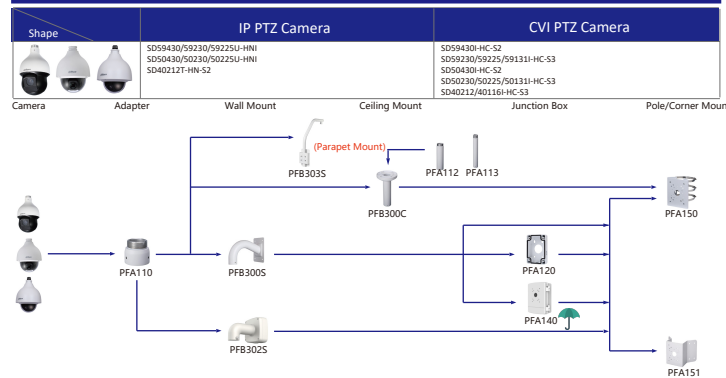

Selection of PTZ Camera