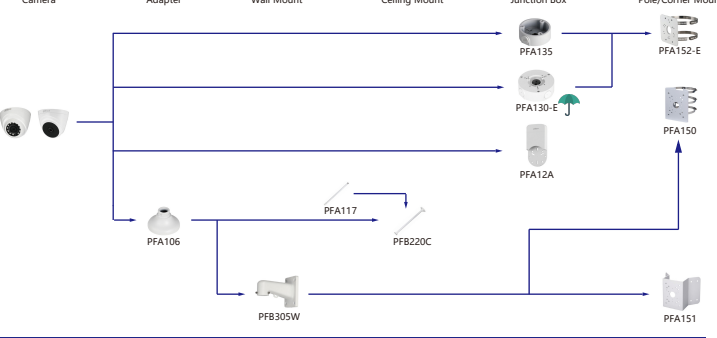

Selection of IP&CVI Eyeball Camera

Shape	IP Camera	CVI Camera
	IPC-HDW4431/4231/4120/4220/4221/4421M	HAC-HDW1200/1100/2241/2501/1200/1230/1500/2401/1220/1801M HAC-HDW1400M-S2 HAC-T2A1121/141/51

Shape	IP Camera	CVI Camera
	IPC-HDW2230/2431/2831/2531/2231T-AS-S2 IPC-HDW2341/3441/3541T-AS IPC-HDW1531/1431/1231/1230/1320/1220/1020S IPC-HDW1430/1230S-S3 IPC-HDW1220S-L-S3 IPC-HDW4421/4120/4220/4221/4231/4431E	HAC-HDW1100/1200R-VF

Selection of IP&CVI Eyeball Camera

Shape	IP Camera	CVI Camera
	IPC-T2840/20-25 IPC-T2801-L-25	HAC-T3A21/41/51-VF

Shape	IP Camera	CVI Camera
	IPC-T1Bxx	ME1200/1400/1500E ME1200/1500E-LED

Shape	IP Camera	CVI Camera
		HAC-HDW1301/1500/1400/1200/1230TL HAC-HDW1801/1500/1400/1200/1230TL-A HAC-HDW1239TL-LED HAC-HDW1239TL-A-LED HAC-HDW1500/1220/1200/1230SL HAC-HDW1400SL-S2

Orange font-----Special accessories
 ----- Not recommended
 Red font -----Special installation
 -----Including
-----Water-proof

Selection of IP&CVI Eyeball Camera

Shape	IP Camera	CVI Camera
		HAC-HDWxxR HAC-HDWxxR-S3 HAC-HDWxxR-S4 HAC-T1Axx