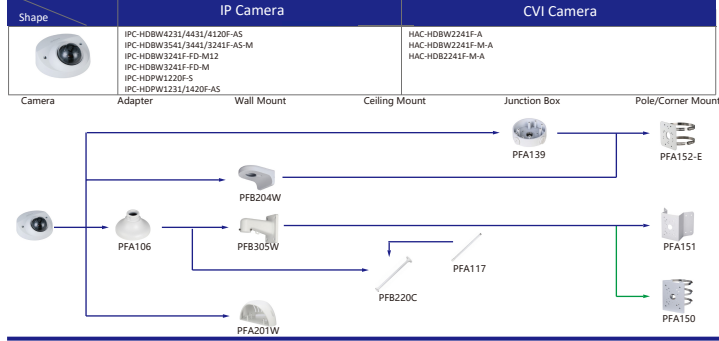

Shape	IP Camera	CVI Camera
	IPC-HFW5241/5541/AS-PV IPC-HFW5241/5541/5442T-5 IPC-HFW5241/5442T-AS-LED IPC-HFW4231/4431T-S-54 IPC-HFW2231/2431T-2S-52 IPC-HFW2531/2431/2230T-VFS IPC-HFW2531/2431/2230T-VFAS IPC-HFW2231/2431-2A5-52 IPC-HFW5241/5442/5541/4831/4631/4431/4231/4239H-ASE IPC-HFW5242T-ASE-MF IPC-HFW3241/3441/3541/2831T-2S IPC-HFW4231/3441/3541T-2A5 IPC-HFW3241/3441/3541/2831T-2S IPC-HFW2430/2230T-2S-53 IPC-HFW2207-L-2S-53 IPC-HFW2230/2220/2421/2221/2121R-2S-IRE6 IPC-HFW2230/2221/2121R-2AS-IRE6 IPC-HFW2221/2121R-VFAS-IRE6 IPC-HFW2230/2220/2421/2221/2121R-VFAS-IRE6 IPC-HFW2230R-VAFS-IRE6 IPC-HFW5442T-ASE-NI	HAC-HFW401/2501/2241T-IB-A HAC-HFW3802/2601/2402/2401/2501/2241T-2-A HAC-HFW3802/2601/2402/2401/2501/2241T-2-A-DP HAC-HFW2249T-IB-A-NI HAC-HFW2249T-IB-A-LED HAC-HFW241E-Z-VP HAC-HFW2241T-2-POC HAC-HFW1801/1500/1200/12300 HAC-HFW1400S-52 HAC-HFW1100B HAC-HFW1100R-VF HAC-HFW1100R-VF-IRE6 HAC-84421/41/51-VF HAC-HFW1400/1200/1230R-2-IRE6 HAC-HFW1500/1400/1230R-2-IRE6-POC HAC-HFW1400R-2-IRE6-52 HAC-HFW1500R-2-IRE6-A HAC-HFW1220/1200TH HAC-HFW1801/1500/1400/1230/1220/1200TH-8 HAC-HFW1200TH-A

Shape	IP Camera	CVI Camera
		HAC-PFW3601P-A180 HAC-PFW3601P-A180-AC24V

Shape	IP Camera	CVI Camera
	IPC-HFW4230M-4G IPC-HFW3231M-AS-I2 IPC-HFW4231M-AS-SFC-I2	HAC-HF3805G

Selection of IP&CVI Dome Camera

Selection of IP&CVI Dome Camera