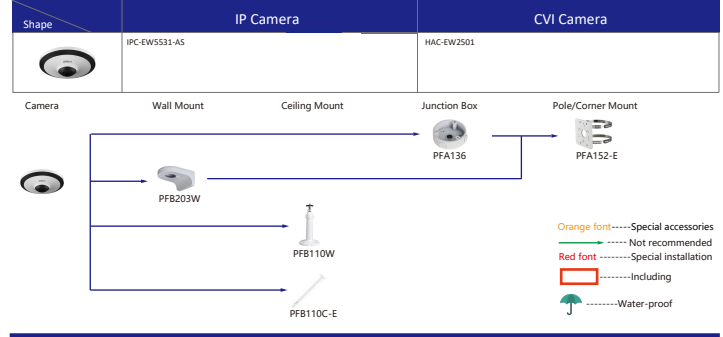

Selection of IP&CVI Dome Camera