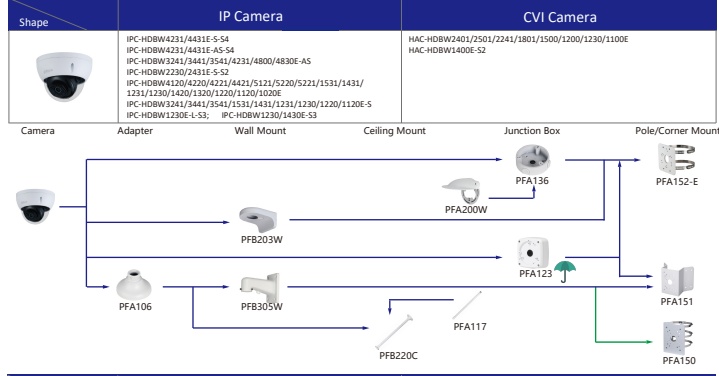

Shape	IP Camera	CVI Camera
	IPC-HFW5241/5541/AS-PV IPC-HFW5241/5541/5442T-5 IPC-HFW5241/5442T-AS-LED IPC-HFW4231/4431T-S-54 IPC-HFW2231/2431T-2S-52 IPC-HFW2531/2431/2230T-VFS IPC-HFW2531/2431/2230T-VFAS IPC-HFW2231/2431-2A5-52 IPC-HFW5241/5442/5541/4831/4631/4431/4231/4239H-ASE IPC-HFW5242T-ASE-MF IPC-HFW3241/3441/3541/2831T-2S IPC-HFW4231/3441/3541T-2A5 IPC-HFW3241/3441/3541/2831T-2S IPC-HFW2430/2230T-2S-53 IPC-HFW2207-L-2S-53 IPC-HFW2230/2220/2421/2221/2121R-2S-IRE6 IPC-HFW2230/2221/2121R-2AS-IRE6 IPC-HFW2221/2121R-VFAS-IRE6 IPC-HFW2230/2220/2421/2221/2121R-VFAS-IRE6 IPC-HFW2230R-VAFS-IRE6 IPC-HFW5442T-ASE-NI	HAC-HFW401/2501/2241T-IB-A HAC-HFW3802/2601/2402/2401/2501/2241T-2-A HAC-HFW3802/2601/2402/2401/2501/2241T-2-A-DP HAC-HFW2249T-IB-A-NI HAC-HFW2249T-IB-A-LED HAC-HFW241E-Z-VP HAC-HFW2241T-2-POC HAC-HFW1801/1500/1200/12300 HAC-HFW1400S-52 HAC-HFW1100B HAC-HFW1100R-VF HAC-HFW1100R-VF-IRE6 HAC-84421/41/51-VF HAC-HFW1400/1200/1230R-2-IRE6 HAC-HFW1500/1400/1230R-2-IRE6-POC HAC-HFW1400R-2-IRE6-52 HAC-HFW1500R-2-IRE6-A HAC-HFW1220/1200TH HAC-HFW1801/1500/1400/1230/1220/1200TH-8 HAC-HFW1200TH-A

Shape	IP Camera	CVI Camera
		HAC-PFW3601P-A180 HAC-PFW3601P-A180-AC24V

Shape	IP Camera	CVI Camera
	IPC-HFW4230M-4G IPC-HFW3231M-AS-I2 IPC-HFW4231M-AS-SFC-I2	HAC-HF3805G

Selection of IP&CVI Dome Camera

Selection of IP&CVI Dome Camera

Selection of IP&CVI Dome Camera

- Orange font ----- Special accessories
- Red font ----- Not recommended
- Red font ----- Special installation
- Red box ----- Including
- Umbrella icon ----- Water-proof