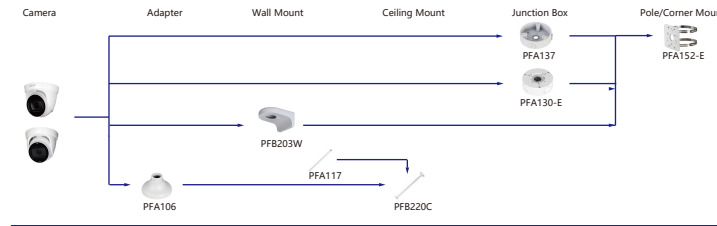

Selection of IP&CVI Eyeball Camera

Shape	IP Camera	CVI Camera
	IPC-HDW4431/4231/4120/4220/4221/4421M	HAC-HDW1200/1100/2241/2501/1200/1230/1500/2401/1220/1801M HAC-HDW1400M-S2 HAC-T2A1121/141/51

Shape	IP Camera	CVI Camera
	IPC-HDW2230/2431/2831/2531/2231T-AS-S2 IPC-HDW2341/3441/3541T-AS IPC-HDW1531/1431/1231/1230/1320/1220/1020S IPC-HDW1430/1230S-S3 IPC-HDW1220S-L-S3 IPC-HDW4421/4120/4220/4221/4231/4431E	HAC-HDW1100/1200R-VF

Selection of IP&CVI Eyeball Camera

Shape	IP Camera	CVI Camera
	IPC-T2840/20-25 IPC-T2801-L-25	HAC-T3A21/41/51-VF

Shape	IP Camera	CVI Camera
	IPC-T1Bxx	ME1200/1400/1500E ME1200/1500E-LED

Shape	IP Camera	CVI Camera
		HAC-HDW1301/1500/1400/1200/1230TL HAC-HDW1801/1500/1400/1200/1230TL-A HAC-HDW1239TL-LED HAC-HDW1239TL-A-LED HAC-HDW1500/1220/1200/1230SL HAC-HDW1400SL-S2