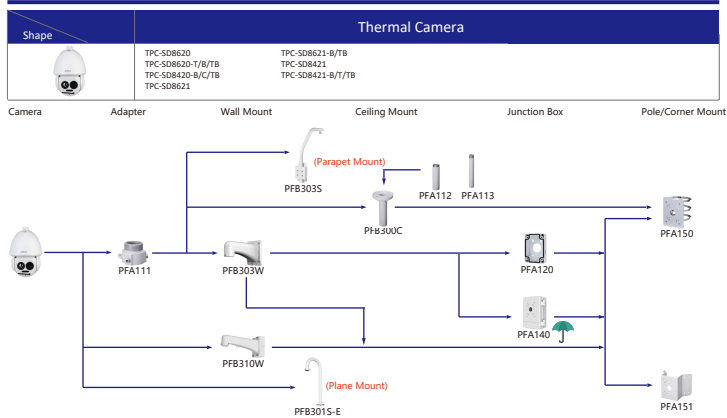

Selection of IP&CVI Eyeball Camera

Shape	IP Camera	CVI Camera
	IPC-T2840/20-25 IPC-T2801-L-25	HAC-T3A21/41/51-VF

Shape	IP Camera	CVI Camera
	IPC-T1Bxx	ME1200/1400/1500E ME1200/1500E-LED

Shape	IP Camera	CVI Camera
		HAC-HDW1301/1500/1400/1200/1230TL HAC-HDW1801/1500/1400/1200/1230TL-A HAC-HDW1239TL-LED HAC-HDW1239TL-A-LED HAC-HDW1500/1220/1200/1230SL HAC-HDW1400SL-S2

Shape	IP Camera	CVI Camera
		HAC-HDW1100/1200R-VF

Selection of PTZ Camera

Selection of PTZ Camera

Selection of PTZ Camera

- Orange font: Special accessories
- Green font: Not recommended
- Red font: Special installation
- Red box: Including
- Water drop icon: Water-proof

Selection of PTZ Camera

Selection of Thermal Camera

Selection of Thermal Camera

Selection of Special Camera

Selection of Special Camera