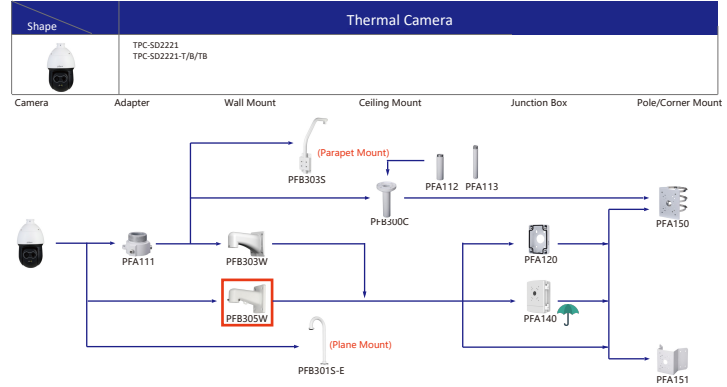

Selection of Thermal Camera