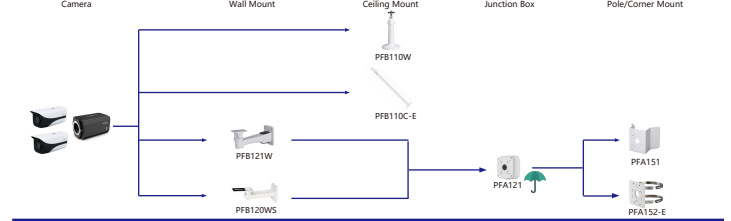

Shape	IP Camera	CVI Camera
	IPC-HFW4230M-4G IPC-HFW3231M-AS-I2 IPC-HFW4231M-AS-SFC-I2	HAC-HF3805G