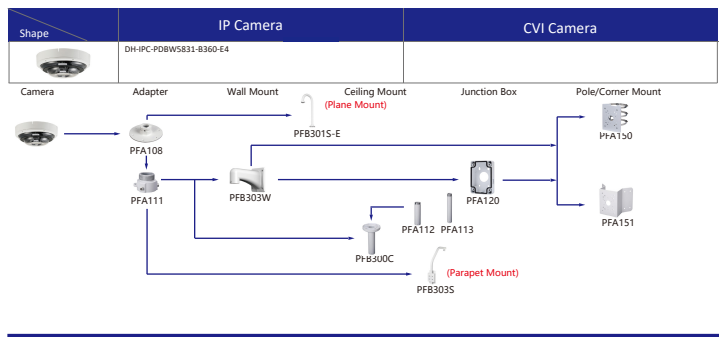

Selection of IP&CVI Dome Camera