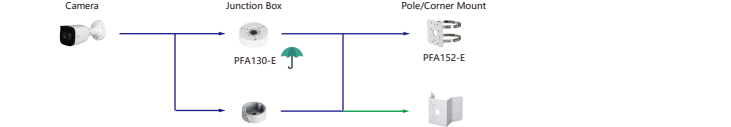

Shape	IP Camera	CVI Camera
	IPC-82840/20-ZS IPC-82820-L-ZS