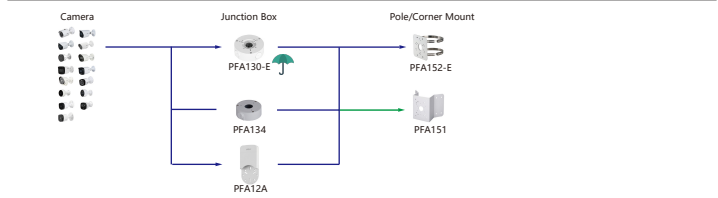

Shape	IP Camera	CVI Camera
	IPC-HFW8242E-Z20FD/24FD/Z20R/24FR-IRA-LED	

Shape	IP Camera	CVI Camera
	IPC-82840/20-ZS IPC-82820-L-ZS	

Selection of IP&CVI Bullet Camera

Shape	IP Camera	CVI Camera
	IPC-HFW4431/4231/4120/4220/4221/4421/1531/1431/1231/1230/ 1420/1320/1220/1120/1020/1105S IPC-HFW4300/1230S-53 IPC-HFW1230S-L-53 IPC-HFW1320/1120S-W IPC-HFW3241/3441/3541E-A-S IPC-HFW3241/3441/3541E-SA IPC-HFW2230/2431S-S-52 IPC-81820/40 IPC-81820-L IPC-81820-L	HAC-HFW2501/2241/1801/1500/1230/2401/1200/1105S HAC-HFW1400S-52 HAC-HFW1500/1400/1200/1230S-POC HAC-HFW1500/1230/1105SL HAC-HFW1400SL-52 HAC-CE1200SL-W HAC-HFW1500/1220/1200/1230T HAC-HFW1500/1200/1230T-A HAC-HFW1500/1400/1200/1230T-A-POC HAC-HFW1400T-52 HAC-HFW1400T-A-52 HAC-HFW1239T-LED HAC-HFW1239T-A-LED HAC-HFW1500/1220/1200/1230TL HAC-HFW1400T-L-52 HAC-HFW1239TLM-A-LED HAC-HFW1239TLM-A-LED HAC-HFW1220T-TH HAC-HFW1220/1200/1100R HAC-HFW1600S-52 HAC-HFW1100RM HAC-ME1802/1200/1400/1500B HAC-ME1200/1500B-LED HAC-ME1200/1500D HAC-81A11/21/41/51 HAC-83A11/21/41/51