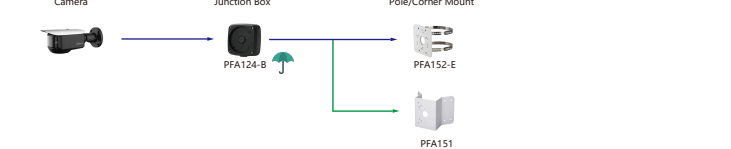

Shape	IP Camera	CVI Camera
		HAC-PFW3601P-A180 HAC-PFW3601P-A180-AC24V