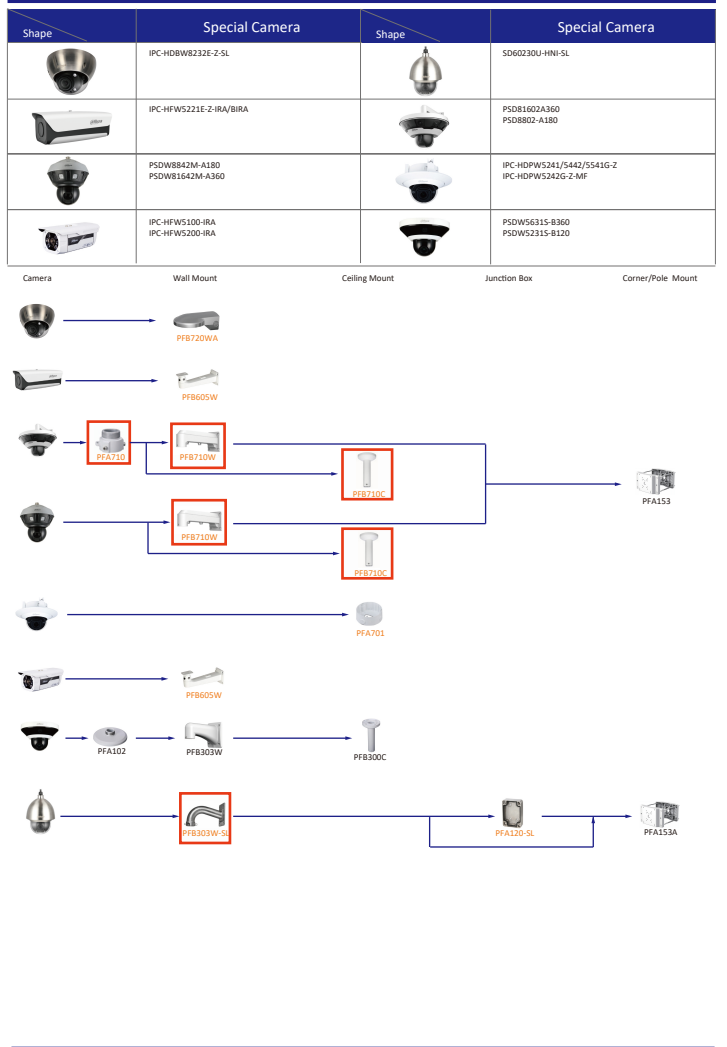

Selection of IP&CVI Eyeball Camera

Shape	IP Camera	CVI Camera
	IPC-T2840/20-25 IPC-T2801-L-25	HAC-T3A21/41/51-VF

Shape	IP Camera	CVI Camera
	IPC-T1Bxx	ME1200/1400/1500E ME1200/1500E-LED

Shape	IP Camera	CVI Camera
		HAC-HDW1301/1500/1400/1200/1230TL HAC-HDW1801/1500/1400/1200/1230TL-A HAC-HDW1239TL-LED HAC-HDW1239TL-A-LED HAC-HDW1500/1220/1200/1230SL HAC-HDW1400SL-S2

Orange font-----Special accessories
 ----- Not recommended
 Red font -----Special installation
 -----Including
-----Water-proof

Selection of IP&CVI Eyeball Camera

Shape	IP Camera	CVI Camera
		HAC-HDWxxR HAC-HDWxxR-S3 HAC-HDWxxR-S4 HAC-T1Axx

Shape	IP Camera	CVI Camera
		HAC-HDW1100/1200R-VF

Selection of PTZ Camera

Selection of PTZ Camera

Selection of PTZ Camera

- Orange font: Special accessories
- Green font: Not recommended
- Red font: Special installation
- Red box: Including
- Water drop icon: Water-proof

Selection of PTZ Camera

Selection of Thermal Camera

Selection of Thermal Camera

Selection of Special Camera

Selection of Special Camera