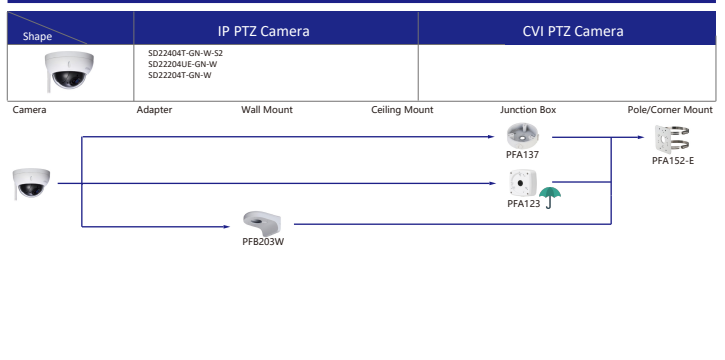

Selection of PTZ Camera