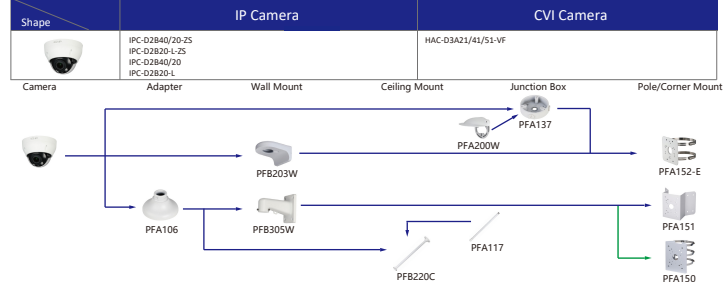

Selection of IP&CVI Dome Camera