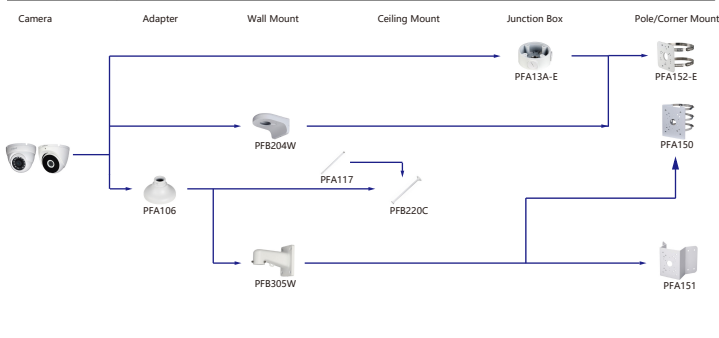

Selection of IP&CVI Dome Camera

Selection of IP&CVI Eyeball Camera

Shape	IP Camera	CVI Camera
	IPC-HDW4231/4431EM-AS-S4 IPC-HDW4120/4220/4231/4830EM-AS IPC-HDW5541/5441/5442TM-AS-LED IPC-HDW3231C-A IPC-HDW4831/4631/4431/4231EM-ASE	HAC-HDW1801/1500/1200/1230/1100/1801/EM-A HAC-HDW1801/1500/1200/1100/1801EM HAC-HDW1400EM-S2 HAC-HDW1400EM-A-S2 HAC-HDW1500/1400/1200/1230EM-A-POC HAC-HDW1500/1200EM-POC HAC-HDW2802/2601/2402/2401/2501/2241T-A HAC-HDW2249T-IR-N HAC-HDW1239T-LED HAC-HDW1239T-A-LED HAC-HDW2249T-IR-A-LED

Shape	IP Camera	CVI Camera
	IPC-HDW2531/2431/2231/2421R-ZS IPC-HDW2430/2230R-ZS-S3 IPC-HDW2230R-L-ZS-S3 IPC-HDW4231/4431T-Z-S4 IPC-HDW2341/3441/3541T-ZAS IPC-HDW2231T-ZS-S2 IPC-HDW5241/5541H-AS-PV IPC-HDW3441/3541/2441TM-AS IPC-HDW2831/2531/2431/2231TM-AS-S2	HAC-HDW2802/2601/2402/2401/2501/2241/1500/1300T-Z-A HAC-HDW2802/2601/2402/2401/2501/2241T-Z-A-DP HAC-HDW1400T-Z-A-S2 HAC-HDW1801/1200/1230T-Z HAC-HDW2241/1500T-Z-POC HAC-HDW1400/1230T-Z-A-POC

Selection of IP&CVI Eyeball Camera

Shape	IP Camera	CVI Camera
	IPC-HDW4431/4231/4120/4220/4221/4421M	HAC-HDW1200/1100/2241/2501/1200/1230/1500/2401/1220/1801M HAC-HDW1400M-S2 HAC-T2A1121/141/51

Shape	IP Camera	CVI Camera
	IPC-HDW2230/2431/2831/2531/2231T-AS-S2 IPC-HDW2341/3441/3541T-AS IPC-HDW1531/1431/1231/1230/1320/1220/1020S IPC-HDW1430/1230S-S3 IPC-HDW1220S-L-S3 IPC-HDW4421/4120/4220/4221/4231/4431E	HAC-HDW1100/1200R-VF