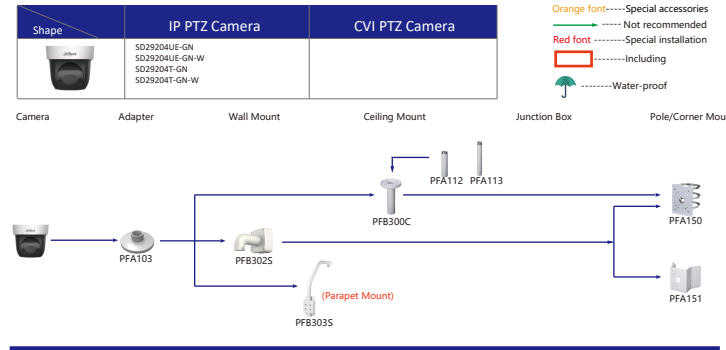

Selection of PTZ Camera