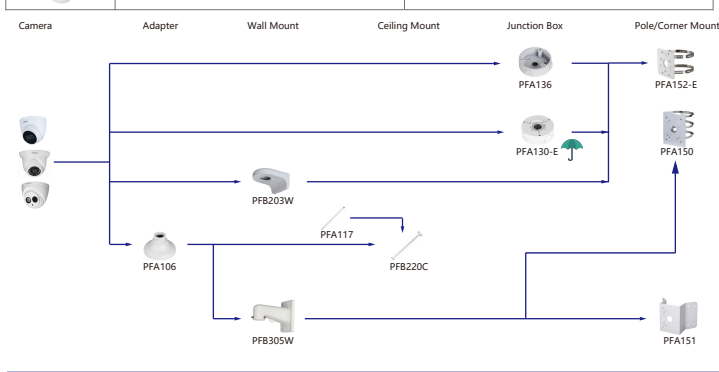

Selection of IP&CVI Dome Camera

Selection of IP&CVI Eyeball Camera

Shape	IP Camera	CVI Camera
	IPC-HDW4231/4431EM-AS-S4 IPC-HDW4120/4220/4231/4830EM-AS IPC-HDW5541/5441/5442TM-AS-LED IPC-HDW3231C-A IPC-HDW4831/4631/4431/4231EM-ASE	HAC-HDW1801/1500/1200/1230/1100/1801/EM-A HAC-HDW1801/1500/1200/1100/1801EM HAC-HDW1400EM-S2 HAC-HDW1400EM-A-S2 HAC-HDW1500/1400/1200/1230EM-A-POC HAC-HDW1500/1200EM-POC HAC-HDW2802/2601/2402/2401/2501/2241T-A HAC-HDW2249T-IR-N HAC-HDW1239T-LED HAC-HDW1239T-A-LED HAC-HDW2249T-IR-A-LED

Shape	IP Camera	CVI Camera
	IPC-HDW2531/2431/2231/2421R-ZS IPC-HDW2430/2230R-ZS-S3 IPC-HDW2230R-L-ZS-S3 IPC-HDW4231/4431T-Z-S4 IPC-HDW2341/3441/3541T-ZAS IPC-HDW2231T-ZS-S2 IPC-HDW5241/5541H-AS-PV IPC-HDW3441/3541/2441TM-AS IPC-HDW2831/2531/2431/2231TM-AS-S2	HAC-HDW2802/2601/2402/2401/2501/2241/1500/1300T-Z-A HAC-HDW2802/2601/2402/2401/2501/2241T-Z-A-DP HAC-HDW1400T-Z-A-S2 HAC-HDW1801/1200/1230T-Z HAC-HDW2241/1500T-Z-POC HAC-HDW1400/1230T-Z-A-POC

Selection of IP&CVI Eyeball Camera

Shape	IP Camera	CVI Camera
	IPC-HDW4431/4231/4120/4220/4221/4421M	HAC-HDW1200/1100/2241/2501/1200/1230/1500/2401/1220/1801M HAC-HDW1400M-S2 HAC-T2A1121/141/51

Shape	IP Camera	CVI Camera
	IPC-HDW2230/2431/2831/2531/2231T-AS-S2 IPC-HDW2341/3441/3541T-AS IPC-HDW1531/1431/1231/1230/1320/1220/1020S IPC-HDW1430/1230S-S3 IPC-HDW1220S-L-S3 IPC-HDW4421/4120/4220/4221/4231/4431E	HAC-HDW1100/1200R-VF

Selection of IP&CVI Eyeball Camera

Shape	IP Camera	CVI Camera
	IPC-T2840/20-25 IPC-T2801-L-25	HAC-T3A21/41/51-VF

Shape	IP Camera	CVI Camera
	IPC-T1Bxx	ME1200/1400/1500E ME1200/1500E-LED

Shape	IP Camera	CVI Camera
		HAC-HDW1301/1500/1400/1200/1230TL HAC-HDW1801/1500/1400/1200/1230TL-A HAC-HDW1239TL-LED HAC-HDW1239TL-A-LED HAC-HDW1500/1220/1200/1230SL HAC-HDW1400SL-S2