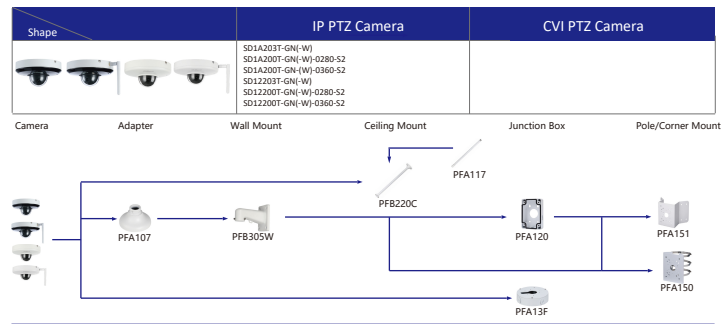

Selection of PTZ Camera