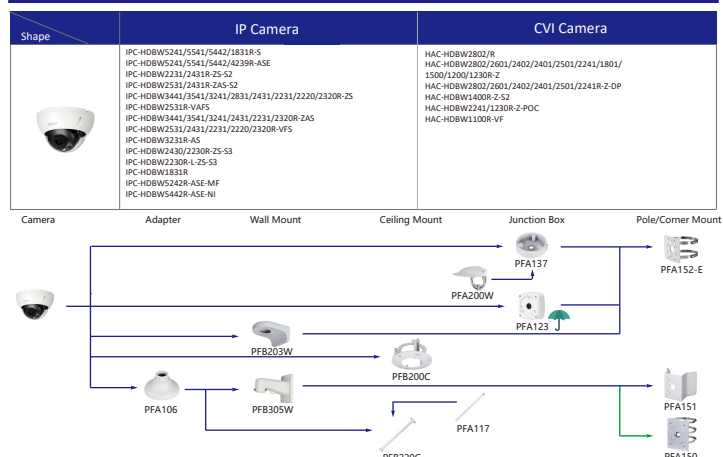

Selection of IP&CVI Dome Camera