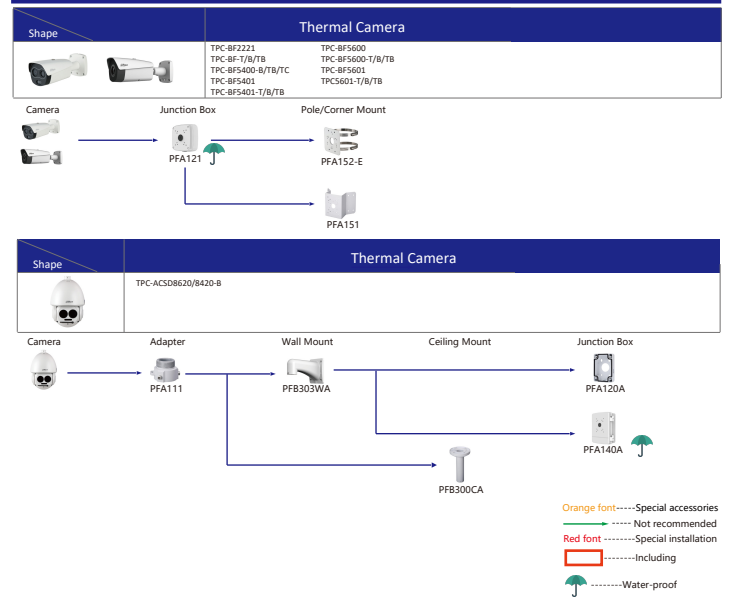

Selection of IP&CVI Eyeball Camera

Shape	IP Camera	CVI Camera
	IPC-T2840/20-25 IPC-T2801-L-25	HAC-T3A21/41/51-VF

Shape	IP Camera	CVI Camera
	IPC-T1Bxx	ME1200/1400/1500E ME1200/1500E-LED

Shape	IP Camera	CVI Camera
		HAC-HDW1301/1500/1400/1200/1230TL HAC-HDW1801/1500/1400/1200/1230TL-A HAC-HDW1239TL-LED HAC-HDW1239TL-A-LED HAC-HDW1500/1220/1200/1230SL HAC-HDW1400SL-S2

Shape	IP Camera	CVI Camera
		HAC-HDW1100/1200R-VF

Selection of PTZ Camera

Selection of PTZ Camera

Selection of PTZ Camera

- Orange font: Special accessories
- Green font: Not recommended
- Red font: Special installation
- Red box: Including
- Water drop icon: Water-proof

Selection of PTZ Camera

Selection of Thermal Camera

Selection of Thermal Camera

Selection of Special Camera

Selection of Special Camera