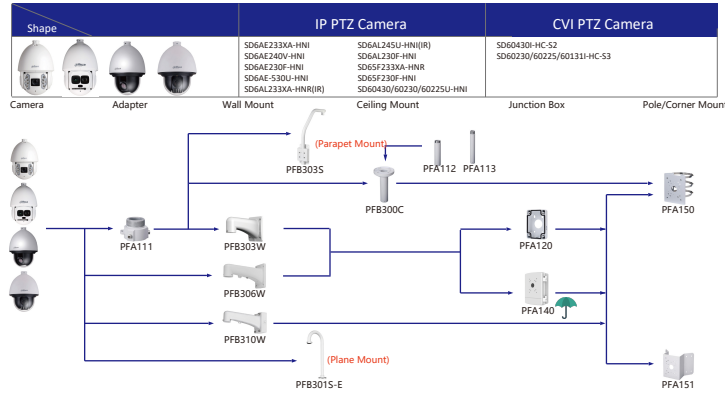

Selection of PTZ Camera