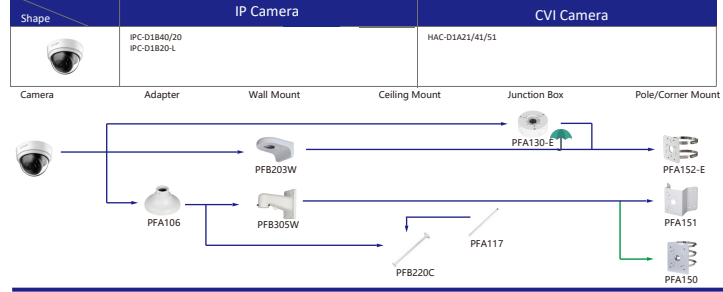

Selection of IP&CVI Dome Camera