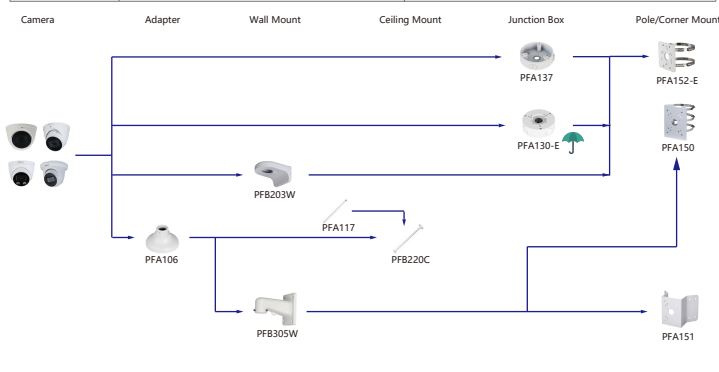

Selection of IP&CVI Dome Camera

Selection of IP&CVI Eyeball Camera

Shape	IP Camera	CVI Camera
	IPC-HDW4231/4431EM-AS-S4 IPC-HDW4120/4220/4231/4830EM-AS IPC-HDW5541/5441/5442TM-AS-LED IPC-HDW3231C-A IPC-HDW4831/4631/4431/4231EM-ASE	HAC-HDW1801/1500/1200/1230/1100/1801/EM-A HAC-HDW1801/1500/1200/1100/1801EM HAC-HDW1400EM-S2 HAC-HDW1400EM-A-S2 HAC-HDW1500/1400/1200/1230EM-A-POC HAC-HDW1500/1200EM-POC HAC-HDW2802/2601/2402/2401/2501/2241T-A HAC-HDW2249T-IR-N HAC-HDW1239T-LED HAC-HDW1239T-A-LED HAC-HDW2249T-IR-A-LED

Shape	IP Camera	CVI Camera
	IPC-HDW2531/2431/2231/2421R-ZS IPC-HDW2430/2230R-ZS-S3 IPC-HDW2230R-L-ZS-S3 IPC-HDW4231/4431T-Z-S4 IPC-HDW2341/3441/3541T-ZAS IPC-HDW2231T-ZS-S2 IPC-HDW5241/5541H-AS-PV IPC-HDW3441/3541/2441TM-AS IPC-HDW2831/2531/2431/2231TM-AS-S2	HAC-HDW2802/2601/2402/2401/2501/2241/1500/1300T-Z-A HAC-HDW2802/2601/2402/2401/2501/2241T-Z-A-DP HAC-HDW1400T-Z-A-S2 HAC-HDW1801/1200/1230T-Z HAC-HDW2241/1500T-Z-POC HAC-HDW1400/1230T-Z-A-POC