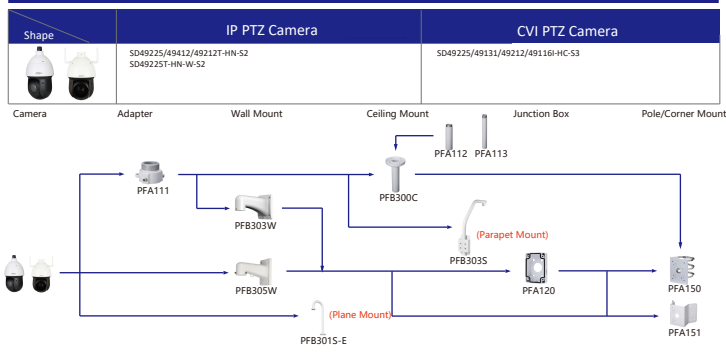

Selection of PTZ Camera