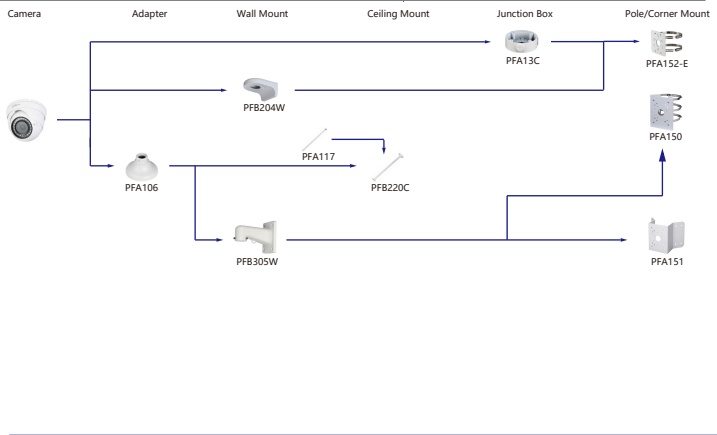

Selection of IP&CVI Eyeball Camera

Shape	IP Camera	CVI Camera
	IPC-T2840/20-25 IPC-T2801-L-25	HAC-T3A21/41/51-VF

Shape	IP Camera	CVI Camera
	IPC-T1Bxx	ME1200/1400/1500E ME1200/1500E-LED

Shape	IP Camera	CVI Camera
		HAC-HDW1301/1500/1400/1200/1230TL HAC-HDW1801/1500/1400/1200/1230TL-A HAC-HDW1239TL-LED HAC-HDW1239TL-A-LED HAC-HDW1500/1220/1200/1230SL HAC-HDW1400SL-S2

Orange font-----Special accessories
 ----- Not recommended
 Red font -----Special installation
 -----Including
-----Water-proof

Selection of IP&CVI Eyeball Camera

Shape	IP Camera	CVI Camera
		HAC-HDWxxR HAC-HDWxxR-S3 HAC-HDWxxR-S4 HAC-T1Axx

Shape	IP Camera	CVI Camera
		HAC-HDW1100/1200R-VF

Selection of PTZ Camera

Selection of PTZ Camera

Selection of PTZ Camera

- Orange font: Special accessories
- Green font: Not recommended
- Red font: Special installation
- Red box: Including
- Water drop icon: Water-proof