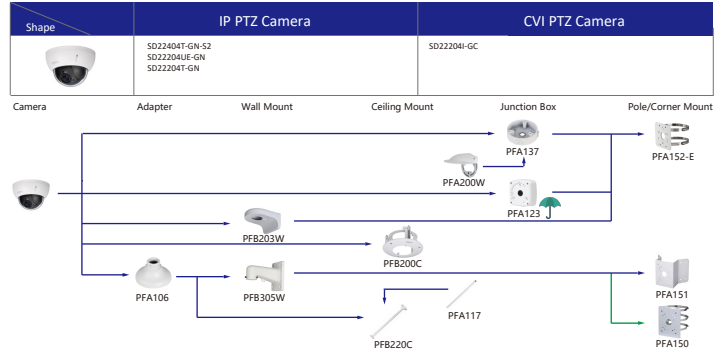

Selection of PTZ Camera