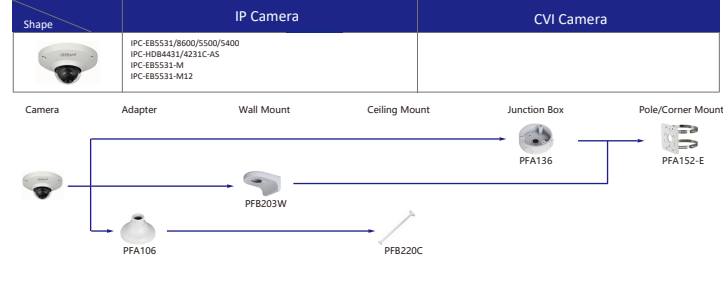

Selection of IP&CVI Dome Camera